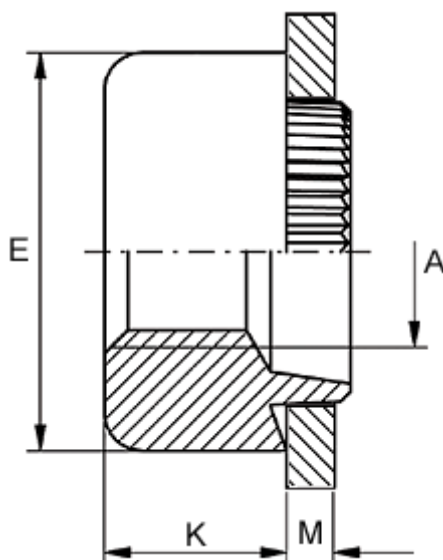

Article number: 12707000035120

Description: KLEE-coil 707 000 035.120

M3,5 Unhardened, zinc-pl. & chr. yellow

## Measures

---

Female thread A	= M3,5
Height K	= 4.0
Outer diameter E	= 10.0
Plate thickness	= 1.7 to 1.9
Recommended bore diameter for extreme load	= 7.0
Recommended bore diameter for normal use	= 7.0